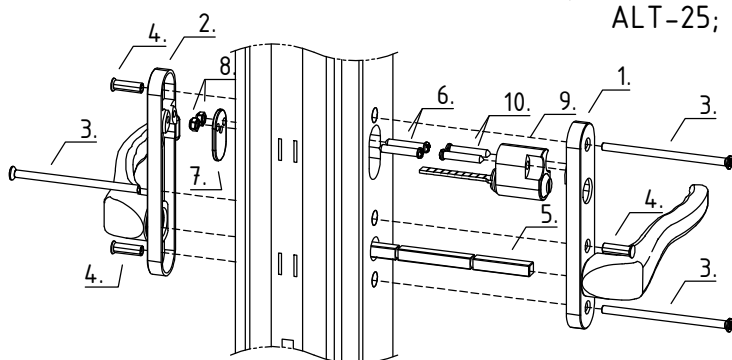

ALT-21

Pos.	Description	Quantity	Remarks
1.	Handle and cylinder hole inside	1	
2.	Screw 4,5x80 (KA5700480)	3	For wooden door
3.	Bolt M5x80 (KA5302112)	3	For alu.-coated door
4.	Cylinder rococo (Assa D1309;1209; Dorma DC521 SCR)	1	Not included
5.	Bolt for cylinder M5x28	2	Not included

If you order only handle, then you need to order screws (for wooden door) or bolts (for alu.-coated door).

ALT-23

Pos.	Description	Quantity	Remarks
1.	Handle and thumb turn inside	1	
2.	Handle outside	1	
3.	Bolt M5x90	3	
4.	Nut M5x20	3	
5.	Spindle 8x8x135	1	
6.	Bolt M5x28	2	
7.	FIX 5167	1	
8.	Nut M5	2	

ALT-24; ALT-34

Pos.	Description	Quantity	Remarks
1.	Handle and thumb turn inside	1	
2.	Handle and cylinder hole outside	1	
3.	Additional cover	1	
4.	Bolt M5x100	3	
5.	Nut M5x20	3	
6.	Spindle 8x8x140	1	
7.	Cylinder rococo (Assa D1309;1209; Dorma DC521 SCR)	1	Not included (ALT-24) Dorma DC521 SCR (ALT-34)
8.	Bolt for cylinder M5x28	2	Not included (ALT-24)

ALT-25; ALT-32

Pos.	Description	Quantity	Remarks
1.	Handle and cylinder hole inside	1	
2.	Handle outside	1	
3.	Bolt M5x90	3	
4.	Nut M5x20	3	
5.	Spindle 8x8x135	1	
6.	Bolt M5x28	2	
7.	FIX 5167	1	
8.	Nut M5	2	
9.	Cylinder rococo (Assa D1309;1209; Dorma DC521 SCR)	1	Not included (ALT-25) Dorma DC521 SCR (ALT-32)
10.	Bolt for cylinder M5x28	2	Not included (ALT-25)