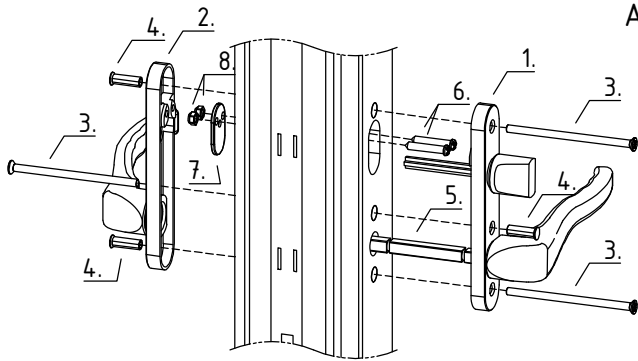

ALT-23

Pos.	Description	Quantity	Remarks
1.	Handle and thumb turn inside	1	
2.	Handle outside	1	
3.	Bolt M5x90	3	
4.	Nut M5x20	3	
5.	Spindle 8x8x135	1	
6.	Bolt M5x28	2	
7.	FIX 5167	1	
8.	Nut M5	2