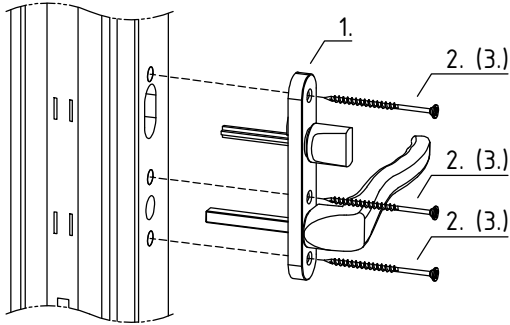

ALT-21

Pos.	Description	Quantity	Remarks
1.	Handle and cylinder hole inside	1	
2.	Screw 4,5x80 (KA5700480)	3	For wooden door
3.	Bolt M5x80 (KA5302112)	3	For alu.-coated door
4.	Cylinder rococo (Assa D1309;1209; Dorma DC521 SCR)	1	Not included
5.	Bolt for cylinder M5x28	2	Not included

If you order only handle, then you need to order screws (for wooden door) or bolts (for alu.-coated door).

ALT-22

Pos.	Description	Quantity	Remarks
1.	Handle and thumb turn inside	1	
2.	Screw 4,5x80 (KA5700480)	3	For wooden door
3.	Bolt M5x80 (KA5302112)	3	For alu.-coated door

ALT-24; ALT-34

Pos.	Description	Quantity	Remarks
1.	Handle and thumb turn inside	1	
2.	Handle and cylinder hole outside	1	
3.	Additional cover	1	
4.	Bolt M5x100	3	
5.	Nut M5x20	3	
6.	Spindle 8x8x140	1	
7.	Cylinder rococo (Assa D1309;1209; Dorma DC521 SCR)	1	Not included (ALT-24) Dorma DC521 SCR (ALT-34)
8.	Bolt for cylinder M5x28	2	Not included (ALT-24)

ALT-25; ALT-32

Pos.	Description	Quantity	Remarks
1.	Handle and cylinder hole inside	1	
2.	Handle outside	1	
3.	Bolt M5x90	3	
4.	Nut M5x20	3	
5.	Spindle 8x8x135	1	
6.	Bolt M5x28	2	
7.	FIX 5167	1	
8.	Nut M5	2	
9.	Cylinder rococo (Assa D1309;1209; Dorma DC521 SCR)	1	Not included (ALT-25) Dorma DC521 SCR (ALT-32)
10.	Bolt for cylinder M5x28	2	Not included (ALT-25)