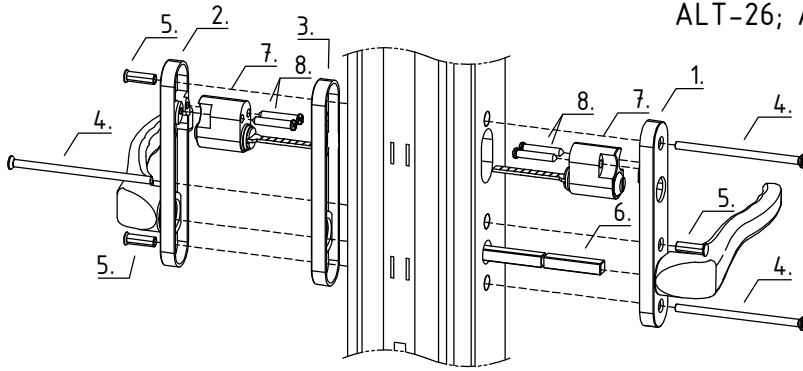

If you order only handle, then you need to order screws (for wooden door) or bolts (for alu.-coated door).

ALT-23

Pos.	Description	Quantity	Remarks
1.	Handle and thumb turn inside	1	
2.	Handle outside	1	
3.	Bolt M5x90	3	
4.	Nut M5x20	3	
5.	Spindle 8x8x135	1	
6.	Bolt M5x28	2	
7.	FIX 5167	1	
8.	Nut M5	2	

ALT-24; ALT-34

Pos.	Description	Quantity	Remarks
1.	Handle and thumb turn inside	1	
2.	Handle and cylinder hole outside	1	
3.	Additional cover	1	
4.	Bolt M5x100	3	
5.	Nut M5x20	3	
6.	Spindle 8x8x140	1	
7.	Cylinder rococo (Assa D1309;1209; Dorma DC521 SCR)	1	Not included (ALT-24) Dorma DC521 SCR (ALT-34)
8.	Bolt for cylinder M5x28	2	Not included (ALT-24)

ALT-25; ALT-32

Pos.	Description	Quantity	Remarks
1.	Handle and cylinder hole inside	1	
2.	Handle outside	1	
3.	Bolt M5x90	3	
4.	Nut M5x20	3	
5.	Spindle 8x8x135	1	
6.	Bolt M5x28	2	
7.	FIX 5167	1	
8.	Nut M5	2	
9.	Cylinder rococo (Assa D1309;1209; Dorma DC521 SCR)	1	Not included (ALT-25) Dorma DC521 SCR (ALT-32)
10.	Bolt for cylinder M5x28	2	Not included (ALT-25)

ALT-26; ALT-31

Pos.	Description	Quantity	Remarks
1.	Handle and cylinder hole inside	1	
2.	Handle and cylinder hole outside	1	
3.	Additional cover outside	1	
4.	Bolt M5x100	3	
5.	Nut M5x20	3	
6.	Spindle 8x8x140	1	
7.	Cylinder rococo (Assa D1309;1209; Dorma DC521 SCR)	2	Not included (ALT-26) Dorma DC521 SCR (ALT-31)
8.	Bolt for cylinder M5x28	4	Not included (ALT-26)