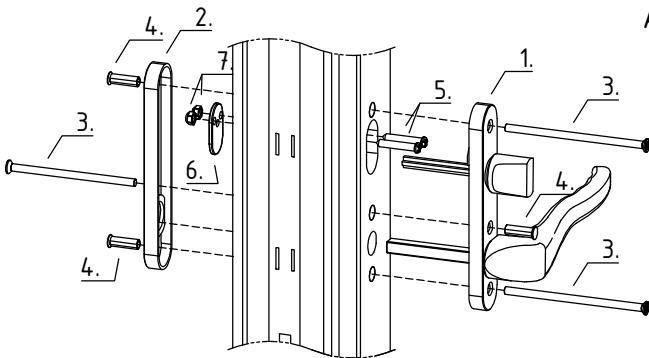

ALT-33

Pos.	Description	Quantity	Remarks
1.	Handle and thumb turn inside	1	
2.	Blind outside	1	
3.	Bolt M5x90	3	
4.	Nut M5x20	3	
5.	Bolt M5x28	2	
6.	FIX 5167	1	
7.	Nut M5	2