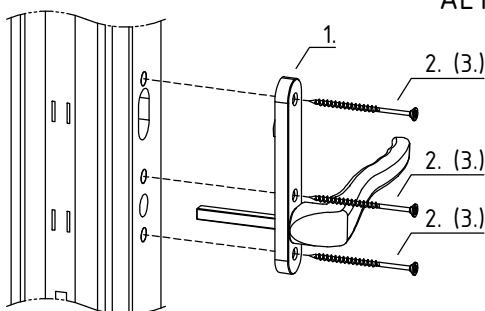

ALT-26; ALT-31

Pos.	Description	Quantity	Remarks
1.	Handle and cylinder hole inside	1	
2.	Handle and cylinder hole outside	1	
3.	Additional cover outside	1	
4.	Bolt M5x100	3	
5.	Nut M5x20	3	
6.	Spindle 8x8x140	1	
7.	Cylinder rococo (Assa D1309;1209; Dorma DC521 SCR)	2	Not included (ALT-26) Dorma DC521 SCR (ALT-31)
8.	Bolt for cylinder M5x28	4	Not included (ALT-26)

ALT-29; ALT-30

Pos.	Description	Quantity	Remarks
1.	Handle and cylinder hole inside	1	
2.	Blind outside	1	
3.	Bolt M5x90	3	
4.	Nut M5x20	3	
5.	Bolt M5x28	2	
6.	FIX 5167	1	
7.	Nut M5	2	
8.	Cylinder rococo (Assa D1309;1209; Dorma DC521 SCR)	1	Not included (ALT-29) Dorma DC521 SCR (ALT-30)
9.	Bolt for cylinder M5x28	2	Not included (ALT-29)

ALT-33

Pos.	Description	Quantity	Remarks
1.	Handle and thumb turn inside	1	
2.	Blind outside	1	
3.	Bolt M5x90	3	
4.	Nut M5x20	3	
5.	Bolt M5x28	2	
6.	FIX 5167	1	
7.	Nut M5	2	

ALT-35

Pos.	Description	Quantity	Remarks
1.	Handle inside	1	
2.	Blind outside	1	
3.	Bolt M5x90	3	
4.	Nut M5x20	3	

ALT-27

Pos.	Description	Quantity	Remarks
1.	Handle inside	1	
2.	Screw 4,5x80 (KA5700480)	3	For wooden door
3.	Bolt M5x80 (KA5302112)	3	For alu.-coated door

If you order only handle, then you need to order screws (for wooden door) or bolts (for alu.-coated door).