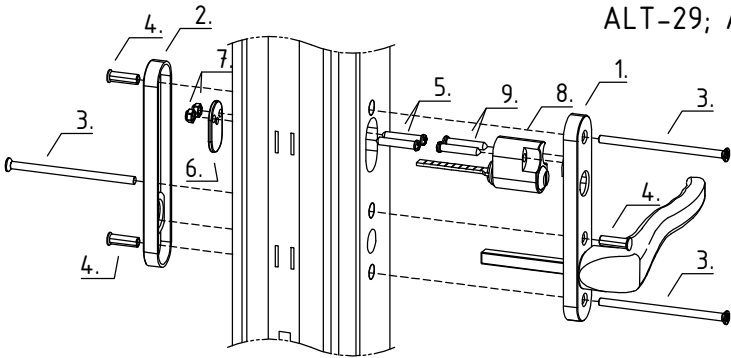

ALT-24; ALT-34

Pos.	Description	Quantity	Remarks
1.	Handle and thumb turn inside	1	
2.	Handle and cylinder hole outside	1	
3.	Additional cover	1	
4.	Bolt M5x100	3	
5.	Nut M5x20	3	
6.	Spindle 8x8x140	1	
7.	Cylinder rococo (Assa D1309;1209; Dorma DC521 SCR)	1	Not included (ALT-24) Dorma DC521 SCR (ALT-34)
8.	Bolt for cylinder M5x28	2	Not included (ALT-24)

ALT-25; ALT-32

Pos.	Description	Quantity	Remarks
1.	Handle and cylinder hole inside	1	
2.	Handle outside	1	
3.	Bolt M5x90	3	
4.	Nut M5x20	3	
5.	Spindle 8x8x135	1	
6.	Bolt M5x28	2	
7.	FIX 5167	1	
8.	Nut M5	2	
9.	Cylinder rococo (Assa D1309;1209; Dorma DC521 SCR)	1	Not included (ALT-25) Dorma DC521 SCR (ALT-32)
10.	Bolt for cylinder M5x28	2	Not included (ALT-25)

ALT-26; ALT-31

Pos.	Description	Quantity	Remarks
1.	Handle and cylinder hole inside	1	
2.	Handle and cylinder hole outside	1	
3.	Additional cover outside	1	
4.	Bolt M5x100	3	
5.	Nut M5x20	3	
6.	Spindle 8x8x140	1	
7.	Cylinder rococo (Assa D1309;1209; Dorma DC521 SCR)	2	Not included (ALT-26) Dorma DC521 SCR (ALT-31)
8.	Bolt for cylinder M5x28	4	Not included (ALT-26)

ALT-29; ALT-30

Pos.	Description	Quantity	Remarks
1.	Handle and cylinder hole inside	1	
2.	Blind outside	1	
3.	Bolt M5x90	3	
4.	Nut M5x20	3	
5.	Bolt M5x28	2	
6.	FIX 5167	1	
7.	Nut M5	2	
8.	Cylinder rococo (Assa D1309;1209; Dorma DC521 SCR)	1	Not included (ALT-29) Dorma DC521 SCR (ALT-30)
9.	Bolt for cylinder M5x28	2	Not included (ALT-29)