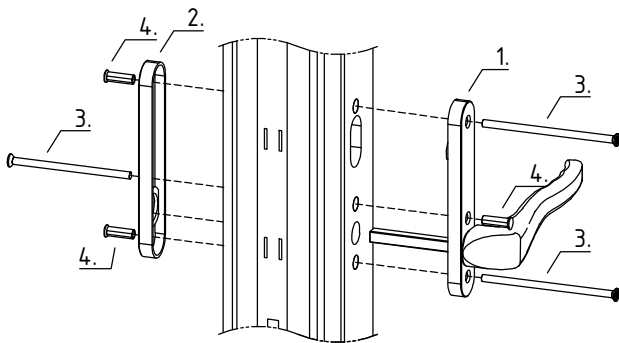

ALT-26; ALT-31

Pos.	Description	Quantity	Remarks
1.	Handle and cylinder hole inside	1	
2.	Handle and cylinder hole outside	1	
3.	Additional cover outside	1	
4.	Bolt M5x100	3	
5.	Nut M5x20	3	
6.	Spindle 8x8x140	1	
7.	Cylinder rococo (Assa D1309;1209; Dorma DC521 SCR)	2	Not included (ALT-26) Dorma DC521 SCR (ALT-31)
8.	Bolt for cylinder M5x28	4	Not included (ALT-26)

ALT-29; ALT-30

Pos.	Description	Quantity	Remarks
1.	Handle and cylinder hole inside	1	
2.	Blind outside	1	
3.	Bolt M5x90	3	
4.	Nut M5x20	3	
5.	Bolt M5x28	2	
6.	FIX 5167	1	
7.	Nut M5	2	
8.	Cylinder rococo (Assa D1309;1209; Dorma DC521 SCR)	1	Not included (ALT-29) Dorma DC521 SCR (ALT-30)
9.	Bolt for cylinder M5x28	2	Not included (ALT-29)

ALT-33

Pos.	Description	Quantity	Remarks
1.	Handle and thumb turn inside	1	
2.	Blind outside	1	
3.	Bolt M5x90	3	
4.	Nut M5x20	3	
5.	Bolt M5x28	2	
6.	FIX 5167	1	
7.	Nut M5	2	

ALT-35

Pos.	Description	Quantity	Remarks
1.	Handle inside	1	
2.	Blind outside	1	
3.	Bolt M5x90	3	
4.	Nut M5x20	3	