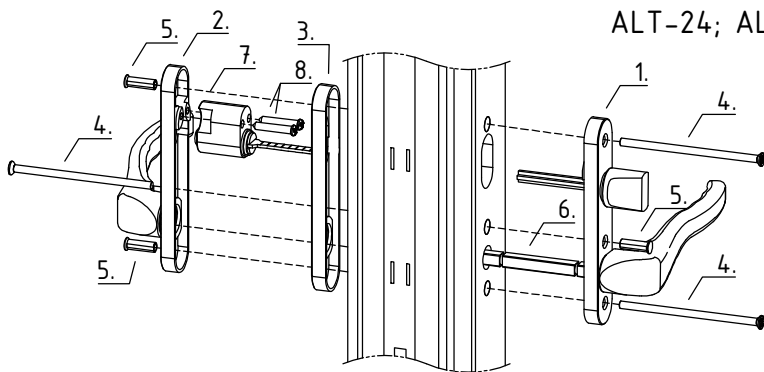

ALT-21

Pos.	Description	Quantity	Remarks
1.	Handle and cylinder hole inside	1	
2.	Screw 4,5x80 (KA5700480)	3	For wooden door
3.	Bolt M5x80 (KA5302112)	3	For alu.-coated door
4.	Cylinder rococo (Assa D1309;1209; Dorma DC521 SCR)	1	Not included
5.	Bolt for cylinder M5x28	2	Not included

If you order only handle, then you need to order screws (for wooden door) or bolts (for alu.-coated door).

ALT-22

Pos.	Description	Quantity	Remarks
1.	Handle and thumb turn inside	1	
2.	Screw 4,5x80 (KA5700480)	3	For wooden door
3.	Bolt M5x80 (KA5302112)	3	For alu.-coated door

If you order only handle, then you need to order screws (for wooden door) or bolts (for alu.-coated door).

ALT-23

Pos.	Description	Quantity	Remarks
1.	Handle and thumb turn inside	1	
2.	Handle outside	1	
3.	Bolt M5x90	3	
4.	Nut M5x20	3	
5.	Spindle 8x8x135	1	
6.	Bolt M5x28	2	
7.	FIX 5167	1	
8.	Nut M5	2	

ALT-24; ALT-34

Pos.	Description	Quantity	Remarks
1.	Handle and thumb turn inside	1	
2.	Handle and cylinder hole outside	1	
3.	Additional cover	1	
4.	Bolt M5x100	3	
5.	Nut M5x20	3	
6.	Spindle 8x8x140	1	
7.	Cylinder rococo (Assa D1309;1209; Dorma DC521 SCR)	1	Not included (ALT-24) Dorma DC521 SCR (ALT-34)
8.	Bolt for cylinder M5x28	2	Not included (ALT-24)